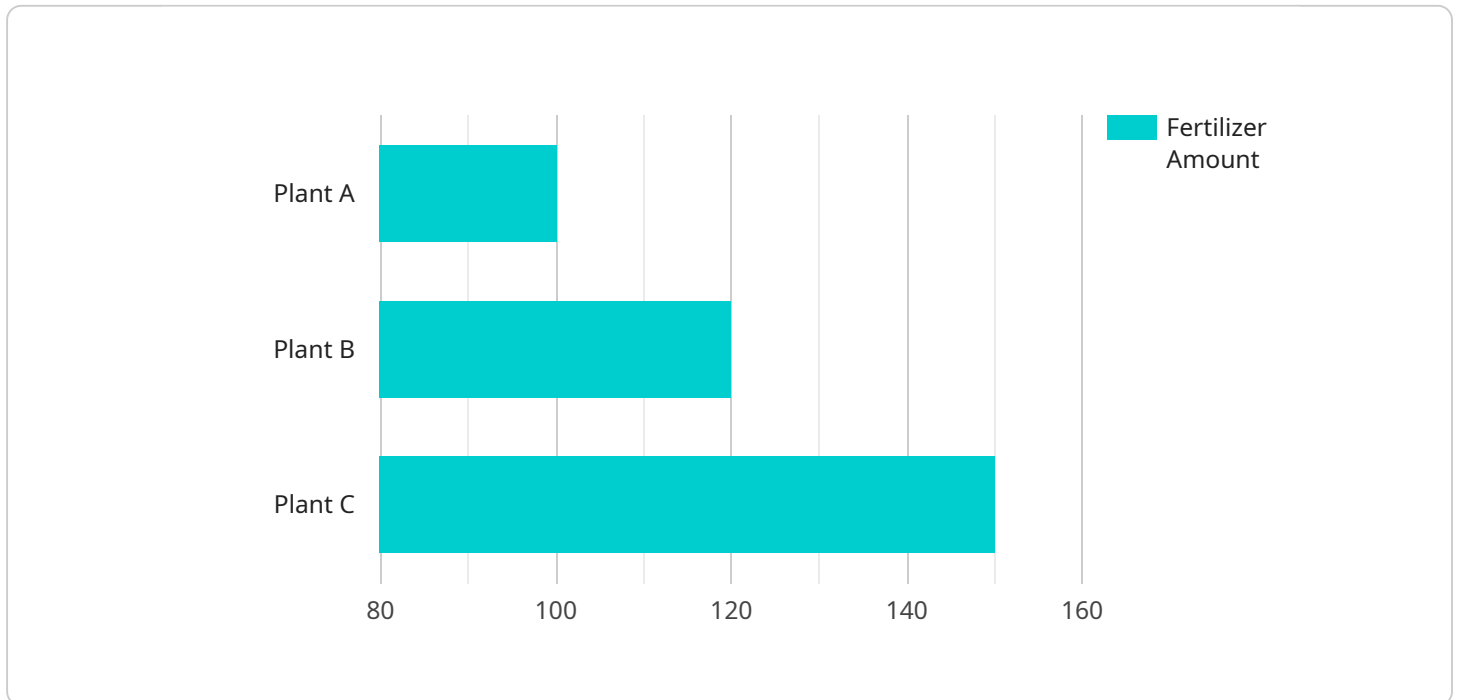

API Payload Example

The provided payload introduces an AI-Driven Fertilizer Delivery System designed to revolutionize fertilizer delivery in Bangkok.

DATA VISUALIZATION OF THE PAYLOADS FOCUS

This system leverages artificial intelligence (AI) and data analytics to optimize fertilizer delivery processes, addressing the challenges faced by the agricultural sector in the region. By collecting and analyzing data, the system determines the optimal amount and type of fertilizer required for each field, ensuring precision farming and minimizing waste. This approach not only optimizes crop productivity but also reduces fertilizer costs and promotes sustainable farming practices by minimizing fertilizer runoff and leaching. The system provides farmers with real-time data and insights, empowering them to make informed decisions about fertilizer application and adjust their fertilization strategies based on changing conditions. Additionally, the comprehensive dashboard offers a holistic view of fertilizer delivery operations, enabling farmers to track progress, identify areas for improvement, and make informed decisions about farm management. Overall, this AI-Driven Fertilizer Delivery System represents a transformative solution that leverages technology to address agricultural challenges and enhance farming practices in Bangkok.

```
▼ [
  ▼ {
    "device_name": "Fertilizer Delivery System",
    "sensor_id": "FDS12345",
    ▼ "data": {
      "sensor_type": "Fertilizer Delivery System",
      "location": "Factory",
      "fertilizer_type": "NPK",
      "fertilizer_amount": 100,
      "delivery_date": "2023-03-08",
```