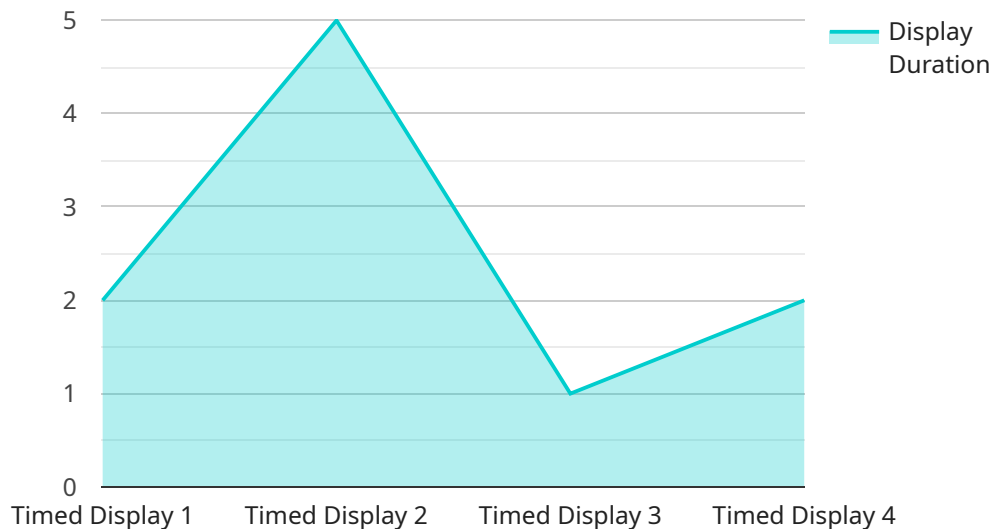

API Payload Example

The provided payload showcases the capabilities of AI Fireworks Saraburi Timed Displays, an innovative pyrotechnic system that leverages artificial intelligence (AI) to create spectacular and precisely timed fireworks displays.

DATA VISUALIZATION OF THE PAYLOADS FOCUS

These displays offer businesses a unique way to enhance special events, promote their brand, and create unforgettable experiences for customers.

The document highlights the system's features, applications, and benefits, empowering businesses to make informed decisions about incorporating AI Fireworks Saraburi Timed Displays into their events and promotions. It demonstrates expertise in AI-driven pyrotechnics and provides pragmatic solutions for creating stunning and memorable fireworks displays. The team behind the system has a deep understanding of the technical complexities involved and is committed to providing the highest level of service and support.

```
▼ [
  ▼ {
    "device_name": "AI Fireworks Saraburi Timed Displays",
    "sensor_id": "AI-FW-ST-001",
    ▼ "data": {
      "sensor_type": "AI Fireworks Saraburi Timed Displays",
      "location": "Factory",
      "display_type": "Timed Display",
      "display_duration": 10,
      "display_start_time": "2023-03-08 20:00:00",
      "display_end_time": "2023-03-08 20:10:00",
      "factory_name": "Saraburi Fireworks Factory",
```