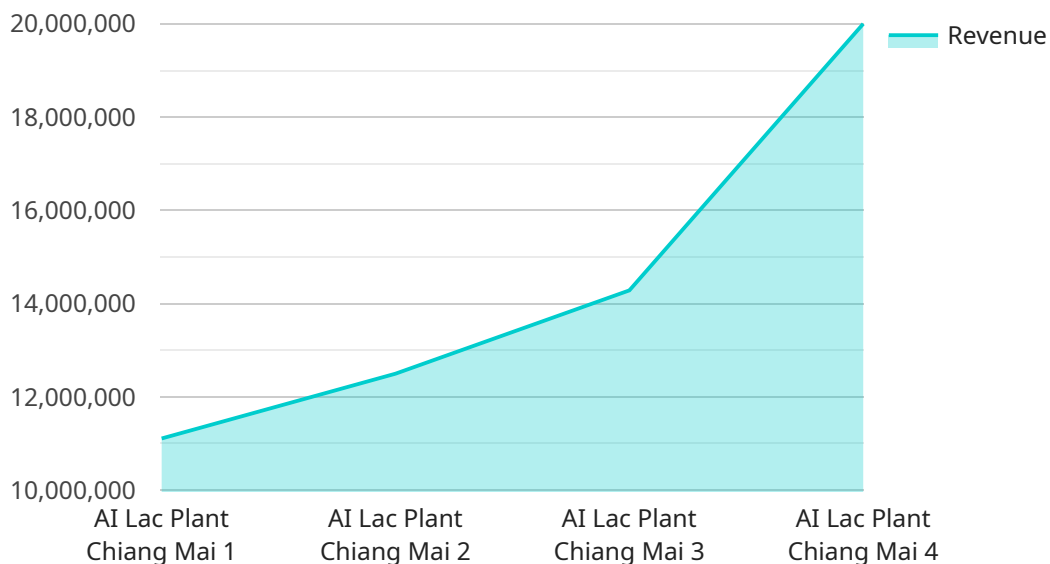

API Payload Example

The provided payload is a promotional document for AI Lac Plant Chiang Mai, a leading manufacturer of lac products in Thailand.

DATA VISUALIZATION OF THE PAYLOADS FOCUS

It highlights the company's expertise, commitment to quality, and environmental sustainability. The payload emphasizes the wide range of applications for lac products and the company's ability to provide tailored solutions for various industries, including food and beverage, pharmaceuticals, cosmetics, and industrial applications. It also underscores the company's commitment to meeting the specific needs of its clients and its dedication to innovation and customer satisfaction. The payload serves as an introduction to AI Lac Plant Chiang Mai, showcasing its capabilities and positioning it as a trusted partner for businesses utilizing lac products.

```
▼ [
  ▼ {
    "device_name": "AI Lac Plant Chiang Mai",
    "sensor_id": "AIPCM12345",
    ▼ "data": {
      "sensor_type": "AI Lac Plant",
      "location": "Chiang Mai",
      "factory_name": "AI Lac Plant Chiang Mai",
      "factory_address": "123 Chiang Mai Road, Chiang Mai, Thailand",
      "factory_size": "100,000 square meters",
      "factory_capacity": "1,000,000 units per year",
      "factory_products": "Lacquer, paint, and other coatings",
      "factory_employees": "1,000",
      "factory_revenue": "100,000,000 USD",
      "factory_profit": "10,000,000 USD",
    }
  }
]
```