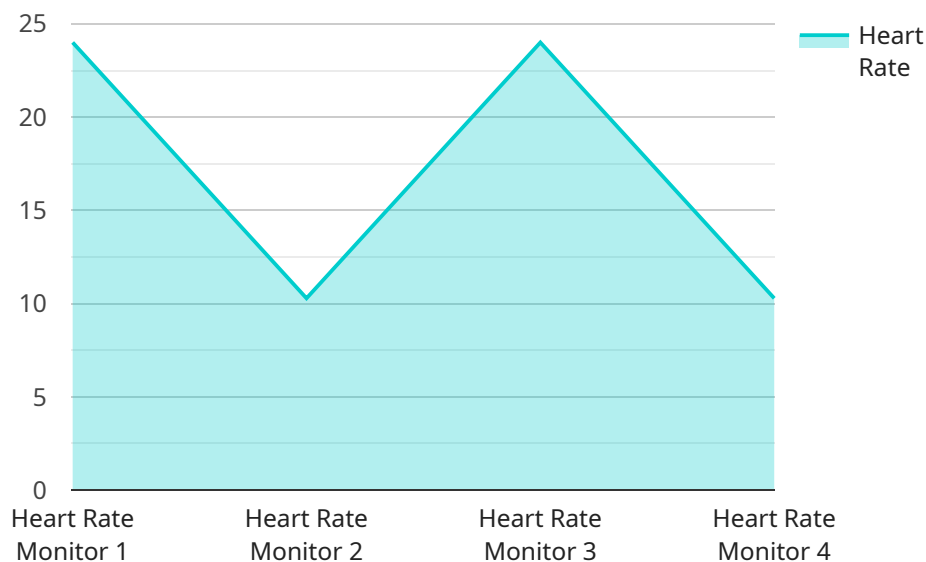

API Payload Example

The provided payload pertains to the AI Watch Heart Rate Monitor Chonburi, an innovative wearable device designed to remotely monitor and analyze heart rate.

DATA VISUALIZATION OF THE PAYLOADS FOCUS

Utilizing advanced AI algorithms and sensor technology, this device offers businesses the ability to track and assess the heart rate of their employees or customers.

The payload highlights the capabilities of the AI Watch Heart Rate Monitor Chonburi, emphasizing its applications in employee health monitoring, customer engagement, fitness tracking, and research and development initiatives. It showcases the device's functionality, benefits, and real-world impact through case studies and examples.

By leveraging this device, businesses can gain valuable insights into the health and well-being of their workforce or clientele. The AI Watch Heart Rate Monitor Chonburi empowers organizations to make data-driven decisions, optimize employee health programs, enhance customer experiences, and advance research in the field of heart rate monitoring.

```
▼ [
  ▼ {
    "device_name": "AI Watch Heart Rate Monitor Chonburi",
    "sensor_id": "AIW12345",
    ▼ "data": {
      "sensor_type": "Heart Rate Monitor",
      "location": "Factory",
      "heart_rate": 72,
      "blood_pressure": 1.5,
      "body_temperature": 37.2,
    }
  }
]
```