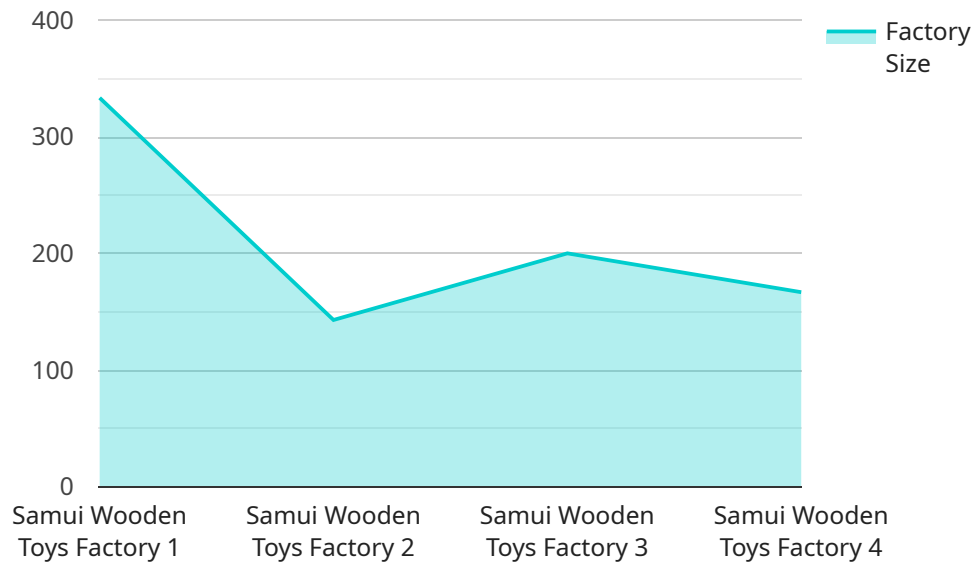

API Payload Example

The payload provided pertains to a service that leverages AI to revolutionize the pet toy industry.

DATA VISUALIZATION OF THE PAYLOADS FOCUS

By incorporating AI into the design, manufacturing, and interactive features of pet toys, the service aims to enhance the overall experience for both pets and their owners. Through AI-powered design and manufacturing, the service ensures the creation of durable, safe, and engaging toys that cater to the specific needs of pets. Additionally, interactive play and training features promote physical and mental stimulation, fostering a stronger bond between pets and their owners. The service recognizes the business value of AI-powered solutions, offering increased sales, improved customer satisfaction, and enhanced brand loyalty. By providing real-world examples and data-driven insights, the service showcases the transformative power of AI in the pet toy industry, empowering businesses to unlock new possibilities and create a brighter future for pets and their owners.

```
▼ [
  ▼ {
    "device_name": "AI Wooden Toys For Pets Samui",
    "sensor_id": "AIWTPFS12345",
    ▼ "data": {
      "sensor_type": "AI Wooden Toys For Pets Samui",
      "location": "Factory",
      "factory_name": "Samui Wooden Toys Factory",
      "factory_address": "123 Samui Road, Samui, Thailand",
      "factory_size": "1000 square meters",
      "factory_employees": "100",
      "factory_products": "Wooden toys for pets",
      "plant_name": "Samui Wooden Toys Plant",
      "plant_address": "456 Samui Road, Samui, Thailand",
```