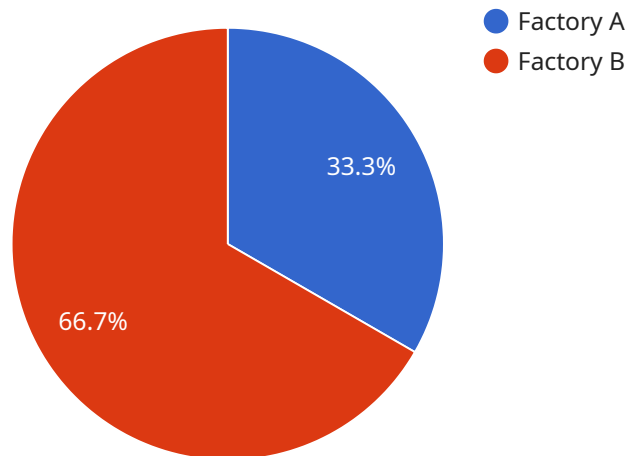

API Payload Example

The payload provided is an overview of the AI Dolomite Chiang Rai Supply Chain solution, which leverages artificial intelligence (AI) and machine learning (ML) to optimize supply chain operations.

DATA VISUALIZATION OF THE PAYLOADS FOCUS

It offers a range of benefits and applications for businesses of all sizes, including demand forecasting, inventory optimization, logistics optimization, supplier management, risk management, and sustainability.

By implementing AI Dolomite Chiang Rai Supply Chain, businesses can improve efficiency, enhance customer satisfaction, and gain a competitive advantage. The solution provides real-world examples and case studies to illustrate the tangible benefits of using AI and ML in supply chain management. It also discusses the latest trends and advancements in these technologies, providing insights into how they will continue to shape the future of supply chain operations.

Sample 1

```
▼ [
  ▼ {
    "device_name": "AI Dolomite Chiang Rai Supply Chain",
    "sensor_id": "AI-DCR-SC-002",
    ▼ "data": {
      "sensor_type": "AI Dolomite Supply Chain",
      "location": "Chiang Rai, Thailand",
      ▼ "factories": [
        ▼ {
          "factory_name": "Factory C",
```