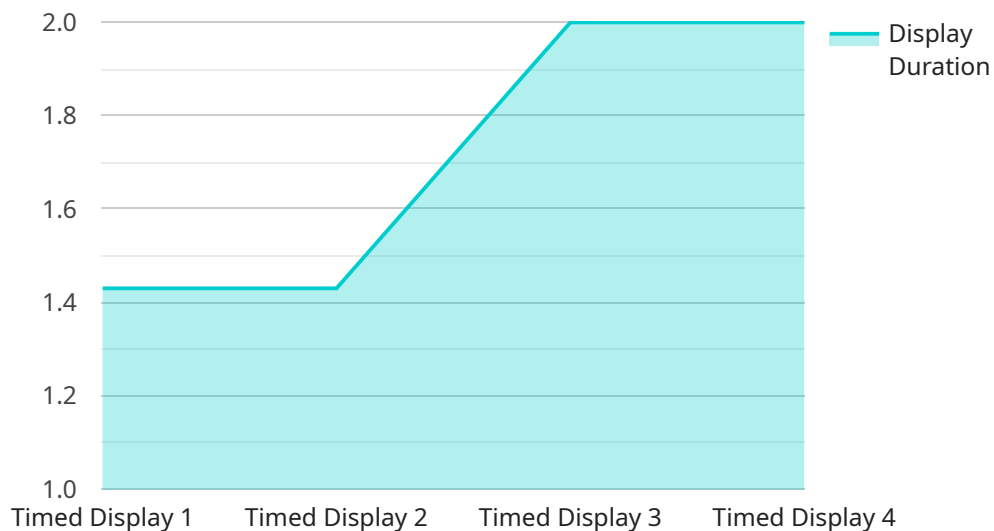

API Payload Example

The provided payload showcases the capabilities of AI Fireworks Saraburi Timed Displays, an innovative pyrotechnic system that leverages artificial intelligence (AI) to create spectacular and precisely timed fireworks displays.

DATA VISUALIZATION OF THE PAYLOADS FOCUS

These displays offer businesses a unique way to enhance special events, promote their brand, and create unforgettable experiences for customers.

The document highlights the system's features, applications, and benefits, empowering businesses to make informed decisions about incorporating AI Fireworks Saraburi Timed Displays into their events and promotions. It demonstrates expertise in AI-driven pyrotechnics and provides pragmatic solutions for creating stunning and memorable fireworks displays. The team behind the system has a deep understanding of the technical complexities involved and is committed to providing the highest level of service and support.

Sample 1

```
▼ [
  ▼ {
    "device_name": "AI Fireworks Saraburi Timed Displays",
    "sensor_id": "AI-FW-ST-002",
    ▼ "data": {
      "sensor_type": "AI Fireworks Saraburi Timed Displays",
      "location": "Warehouse",
      "display_type": "Timed Display",
      "display_duration": 15,
```