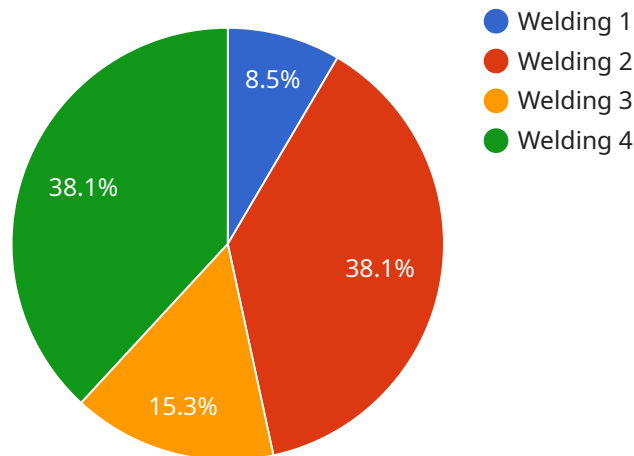

API Payload Example

The provided payload pertains to AI Lac Niche Services Chiang Mai, a leading provider of artificial intelligence (AI) solutions for businesses.

DATA VISUALIZATION OF THE PAYLOADS FOCUS

Their team of AI engineers and data scientists specializes in developing and implementing custom AI solutions that address specific business challenges and drive growth.

Their range of AI services includes computer vision for tasks like object detection and facial recognition, natural language processing for understanding and interacting with human language, and machine learning for developing models that can learn from data and make predictions. These solutions are designed to be scalable, efficient, and easy to use, tailored to meet the specific requirements of their clients.

AI Lac Niche Services Chiang Mai is committed to delivering innovative AI solutions that drive business value. Their expertise and capabilities in AI enable them to provide businesses with the tools they need to automate tasks, gain insights from data, and make informed decisions, ultimately enhancing their operations and driving growth.

Sample 1

```
▼ [
  ▼ {
    "device_name": "AI Lac Niche Services Chiang Mai",
    "sensor_id": "AINCS12345",
    ▼ "data": {
      "sensor_type": "AI Lac Niche Services Chiang Mai",
```