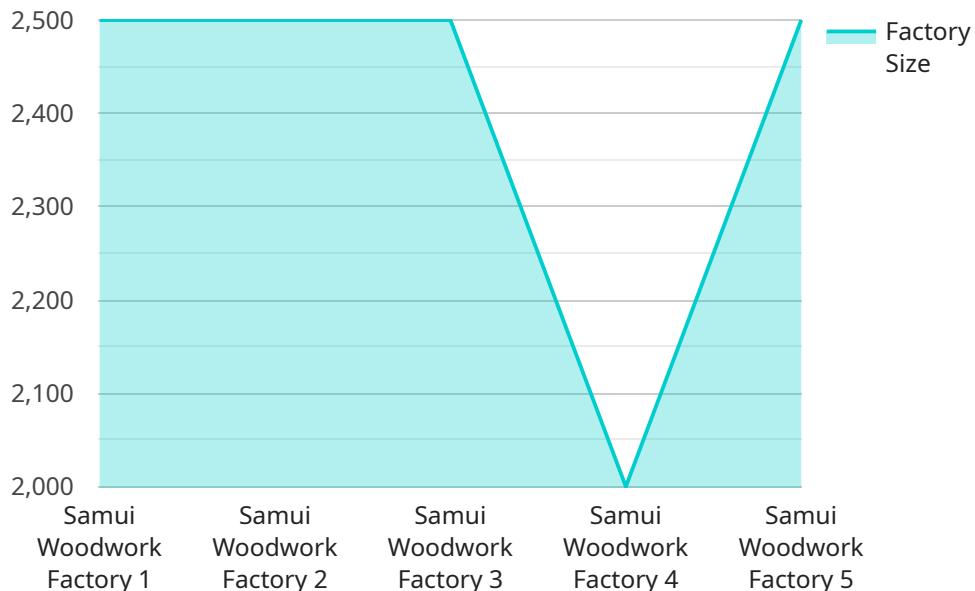

API Payload Example

The payload is a critical component of our AI Wooden Toys for Autism Samui service.

DATA VISUALIZATION OF THE PAYLOADS FOCUS

It encapsulates the core functionality and data that enables our toys to deliver therapeutic, educational, and awareness-raising benefits for children with autism. The payload includes:

- Pre-programmed activities and games tailored to the specific needs of children with autism, fostering cognitive development, social skills, and communication abilities.
- Sensory stimulation features that engage multiple senses, providing a rich and immersive learning experience.
- Real-time data collection and analysis capabilities that monitor children's progress and provide insights for personalized interventions.
- Educational content and resources for parents and caregivers, empowering them with knowledge and support.

By leveraging advanced AI algorithms and machine learning techniques, the payload continuously adapts to each child's unique needs, ensuring a personalized and effective learning journey.

Sample 1

```
▼ [
  ▼ {
    "device_name": "AI Wooden Toys For Autism Samui",
    "sensor_id": "AIWTS67890",
    ▼ "data": {
      "sensor_type": "AI Wooden Toys For Autism Samui",
```