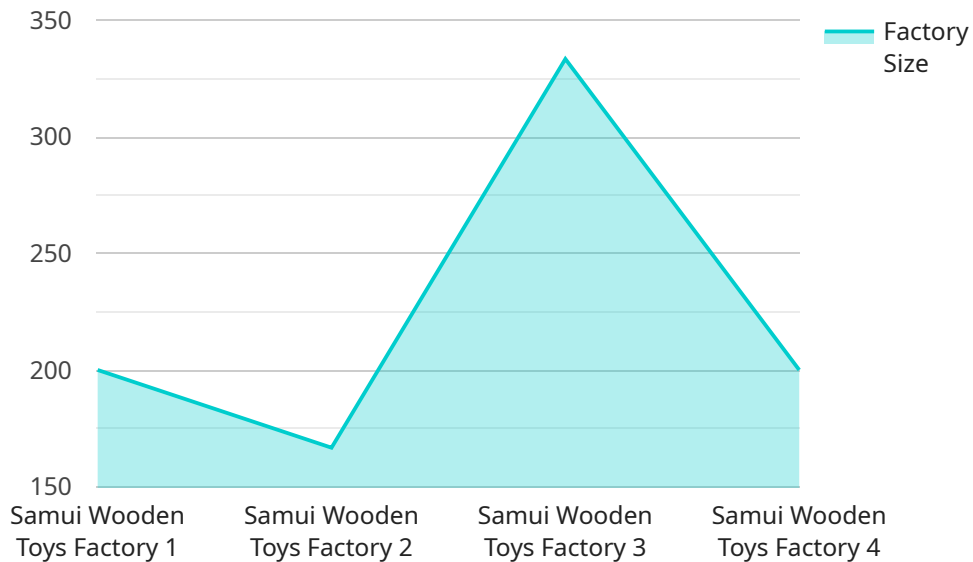

API Payload Example

The payload provided pertains to a service that leverages AI to revolutionize the pet toy industry.

DATA VISUALIZATION OF THE PAYLOADS FOCUS

By incorporating AI into the design, manufacturing, and interactive features of pet toys, the service aims to enhance the overall experience for both pets and their owners. Through AI-powered design and manufacturing, the service ensures the creation of durable, safe, and engaging toys that cater to the specific needs of pets. Additionally, interactive play and training features promote physical and mental stimulation, fostering a stronger bond between pets and their owners. The service recognizes the business value of AI-powered solutions, offering increased sales, improved customer satisfaction, and enhanced brand loyalty. By providing real-world examples and data-driven insights, the service showcases the transformative power of AI in the pet toy industry, empowering businesses to unlock new possibilities and create a brighter future for pets and their owners.

Sample 1

```
▼ [
  ▼ {
    "device_name": "AI Wooden Toys For Pets Samui",
    "sensor_id": "AIWTPFS12345",
    ▼ "data": {
      "sensor_type": "AI Wooden Toys For Pets Samui",
      "location": "Warehouse",
      "factory_name": "Samui Wooden Toys Factory",
      "factory_address": "456 Samui Road, Samui, Thailand",
      "factory_size": "1500 square meters",
      "factory_employees": "150",
    }
  }
]
```