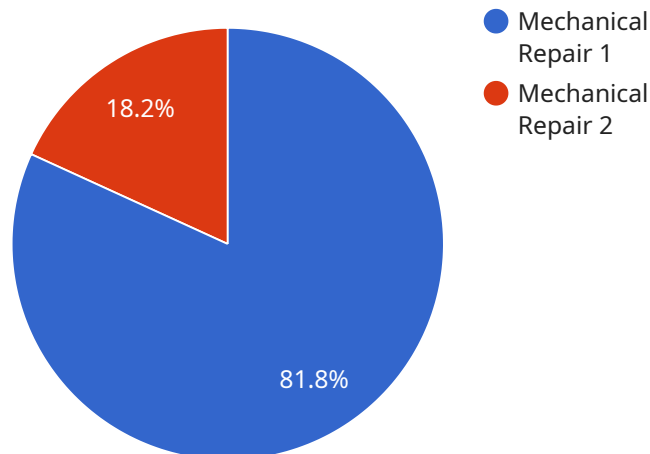

API Payload Example

The payload outlines the comprehensive services offered by Rayong Watch Movement Repair, a business specializing in watch maintenance and repair.

DATA VISUALIZATION OF THE PAYLOADS FOCUS

Their services encompass a wide range of solutions, including watch movement repair, battery replacement, crystal replacement, band repair, customization, appraisal, and maintenance. By partnering with Rayong Watch Movement Repair, businesses can ensure the quality, functionality, and value of their timepieces. The company's expertise and commitment to excellence empower them to enhance customer satisfaction and provide pragmatic solutions to watch-related challenges.

Sample 1

```
▼ [
  ▼ {
    "device_name": "Rayong Watch Movement Repair",
    "sensor_id": "RWMR54321",
    ▼ "data": {
      "sensor_type": "Watch Movement Repair",
      "location": "Workshop",
      "factory_name": "Rayong Watch Factory",
      "plant_name": "Rayong Watch Plant",
      "machine_type": "Watch Movement Repair Machine",
      "machine_id": "RWMR-M54321",
      "repair_type": "Electronic Repair",
      "repair_status": "In Progress",
      "repair_date": "2023-04-12",
```