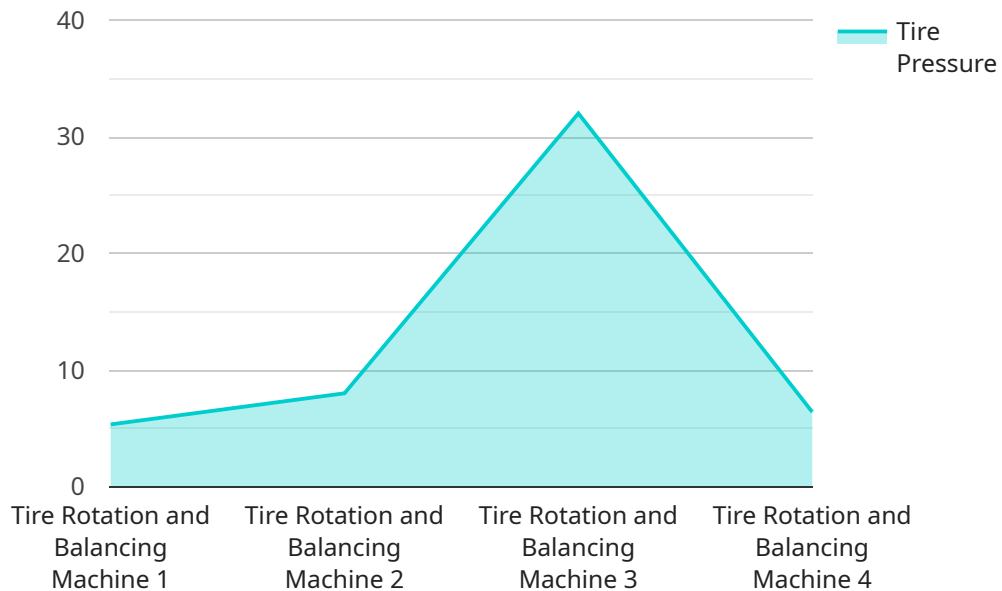

API Payload Example

The provided payload pertains to a service called "Samui Tire Rotation and Balancing."

DATA VISUALIZATION OF THE PAYLOADS FOCUS

" This service is designed to optimize tire performance, longevity, and safety. It involves rotating tires to ensure even wear and balancing them to minimize vibrations and improve handling. The payload highlights the expertise of the service providers and the benefits of the service, including enhanced driving experience, reduced tire wear, improved fuel efficiency, and increased safety. It emphasizes the importance of proper tire maintenance and the commitment of the service providers to delivering tailored solutions that meet the specific needs of clients. The payload aims to educate clients about tire rotation and balancing, empowering them to make informed decisions regarding their tire maintenance.

Sample 1

```
▼ [
  ▼ {
    "device_name": "Tire Rotation and Balancing Machine 2",
    "sensor_id": "TRBM54321",
    ▼ "data": {
      "sensor_type": "Tire Rotation and Balancing Machine",
      "location": "Warehouse",
      "tire_size": "225/45R17",
      "tire_pressure": 34,
      "rotation_angle": 90,
      "balancing_weight": 15,
      "industry": "Automotive",
```