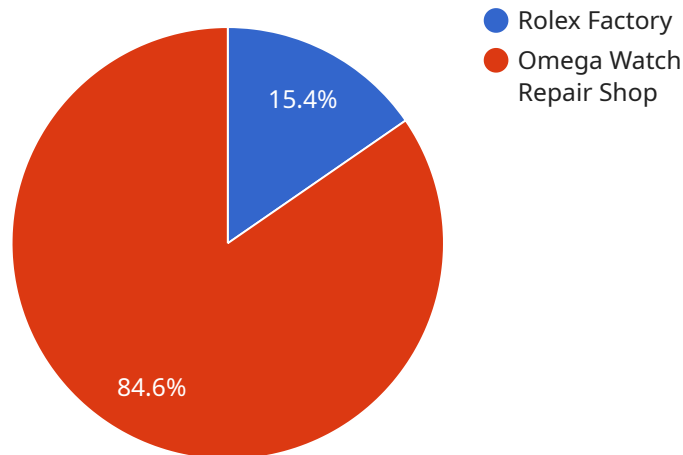

API Payload Example

The payload provided is related to a service called "Watch Repair Shop Finder in Samui."

DATA VISUALIZATION OF THE PAYLOADS FOCUS

" It is a tool designed to help businesses and individuals locate and connect with reputable watch repair shops in the Samui area. The service leverages advanced algorithms and machine learning techniques to provide a range of benefits, including quick and easy search functionality, access to a comprehensive database of qualified repair shops, and the ability to negotiate competitive rates. By utilizing this tool, businesses can streamline their operations, enhance customer satisfaction, and drive growth. The payload demonstrates the capabilities and value of the Watch Repair Shop Finder in Samui, highlighting its potential to improve efficiency, reduce costs, build a positive reputation, and retain customers.

Sample 1

```
▼ [
  ▼ {
    "business_name": "Samui Watch Repair Shop Finder",
    "category": "Watch Repair",
    "location": "Samui",
    ▼ "data": {
      ▼ "factories_and_plants": {
        "name": "Patek Philippe Factory",
        "address": "999 Main Street, Samui",
        "phone_number": "+66 77 987 6543",
        "website": "https://www.patek.com/en/company/manufacture",
        "hours_of_operation": "Monday-Friday: 9am-5pm",
```