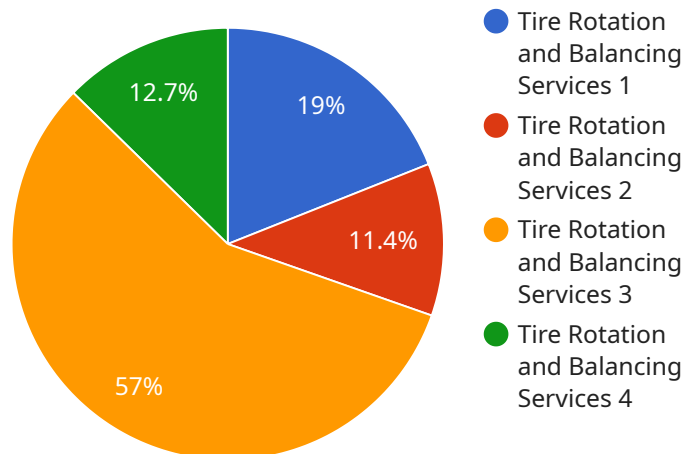

API Payload Example

The provided payload is an informative document that comprehensively explains the significance of tire rotation and balancing services for maintaining optimal vehicle performance and safety.

DATA VISUALIZATION OF THE PAYLOADS FOCUS

It emphasizes the crucial role of these services in extending tire lifespan, enhancing fuel efficiency, improving handling and safety, reducing vibration and noise, and providing peace of mind. The document is well-structured, providing detailed explanations, practical tips, expert advice, and real-world examples to illustrate the importance of regular tire maintenance. It aims to empower readers with the necessary knowledge and insights to make informed decisions about their vehicle's tire care, ultimately leading to a more enjoyable and worry-free driving experience.

```
▼ [
  ▼ {
    "device_name": "Pattaya Tire Rotation and Balancing Services",
    "sensor_id": "PTRBS12345",
    ▼ "data": {
      "sensor_type": "Tire Rotation and Balancing Services",
      "location": "Factory",
      "tire_pressure": 32,
      "tire_tread_depth": 8,
      "tire_rotation_date": "2023-03-08",
      "tire_balancing_date": "2023-03-08",
      "industry": "Automotive",
      "application": "Vehicle Maintenance",
      "calibration_date": "2023-03-08",
      "calibration_status": "Valid"
    }
  }
}
```