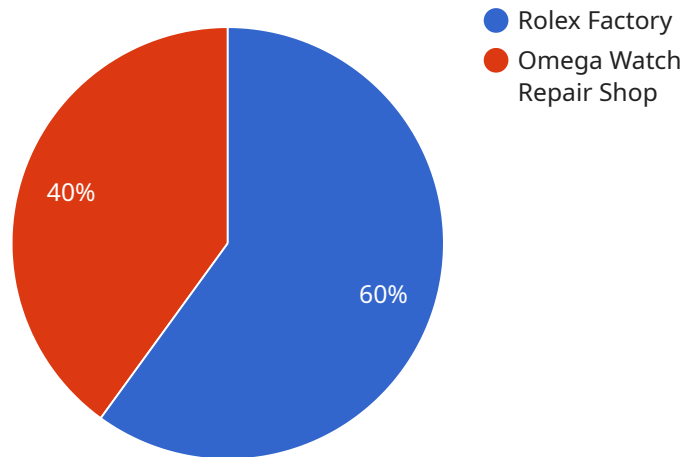

API Payload Example

The payload provided is related to a service called "Watch Repair Shop Finder in Samui."

DATA VISUALIZATION OF THE PAYLOADS FOCUS

" It is a tool designed to help businesses and individuals locate and connect with reputable watch repair shops in the Samui area. The service leverages advanced algorithms and machine learning techniques to provide a range of benefits, including quick and easy search functionality, access to a comprehensive database of qualified repair shops, and the ability to negotiate competitive rates. By utilizing this tool, businesses can streamline their operations, enhance customer satisfaction, and drive growth. The payload demonstrates the capabilities and value of the Watch Repair Shop Finder in Samui, highlighting its potential to improve efficiency, reduce costs, build a positive reputation, and retain customers.

```
▼ [
  ▼ {
    "business_name": "Samui Watch Repair Shop Finder",
    "category": "Watch Repair",
    "location": "Samui",
    ▼ "data": {
      ▼ "factories_and_plants": {
        "name": "Rolex Factory",
        "address": "123 Main Street, Samui",
        "phone_number": "+66 77 123 4567",
        "website": "https://www.rolex.com/en-us/watches/factory-tour",
        "hours_of_operation": "Monday-Friday: 9am-5pm",
        ▼ "services": [
          "watch_repair",
          "watch_cleaning",
          "watch_battery_replacement",
```